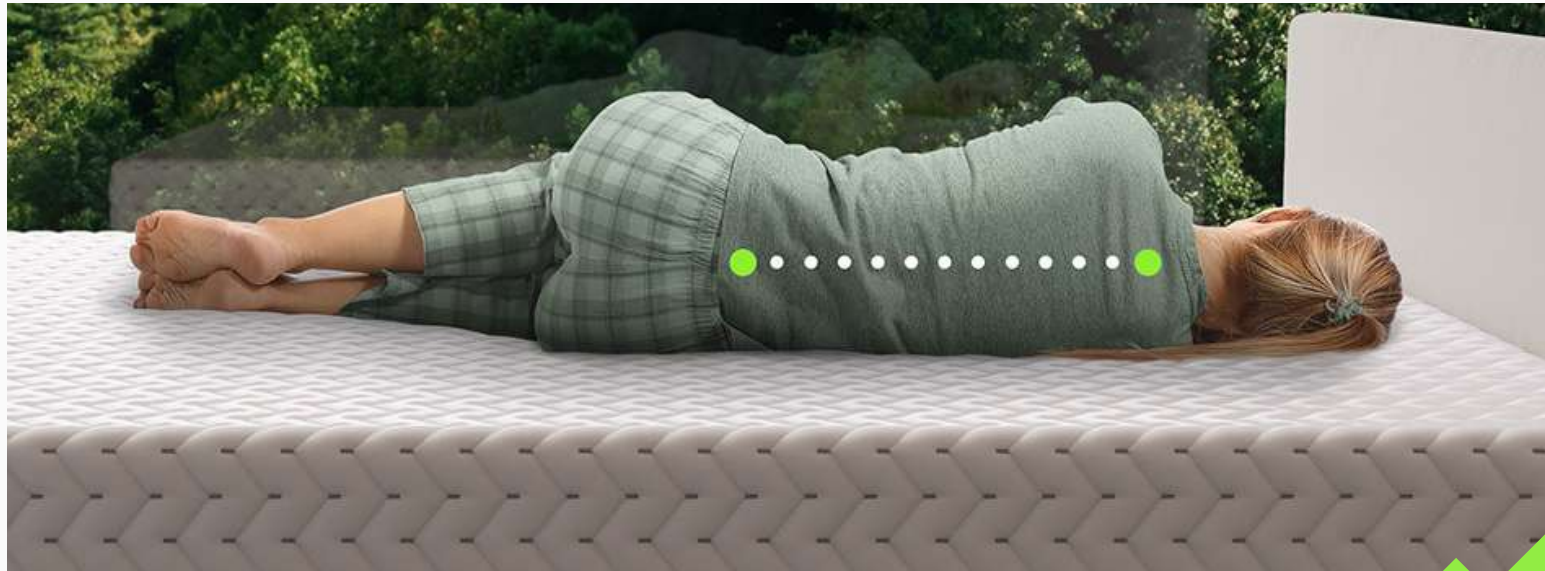

Healthy Sleep With МАТЯ

МАТЯ. Matratze