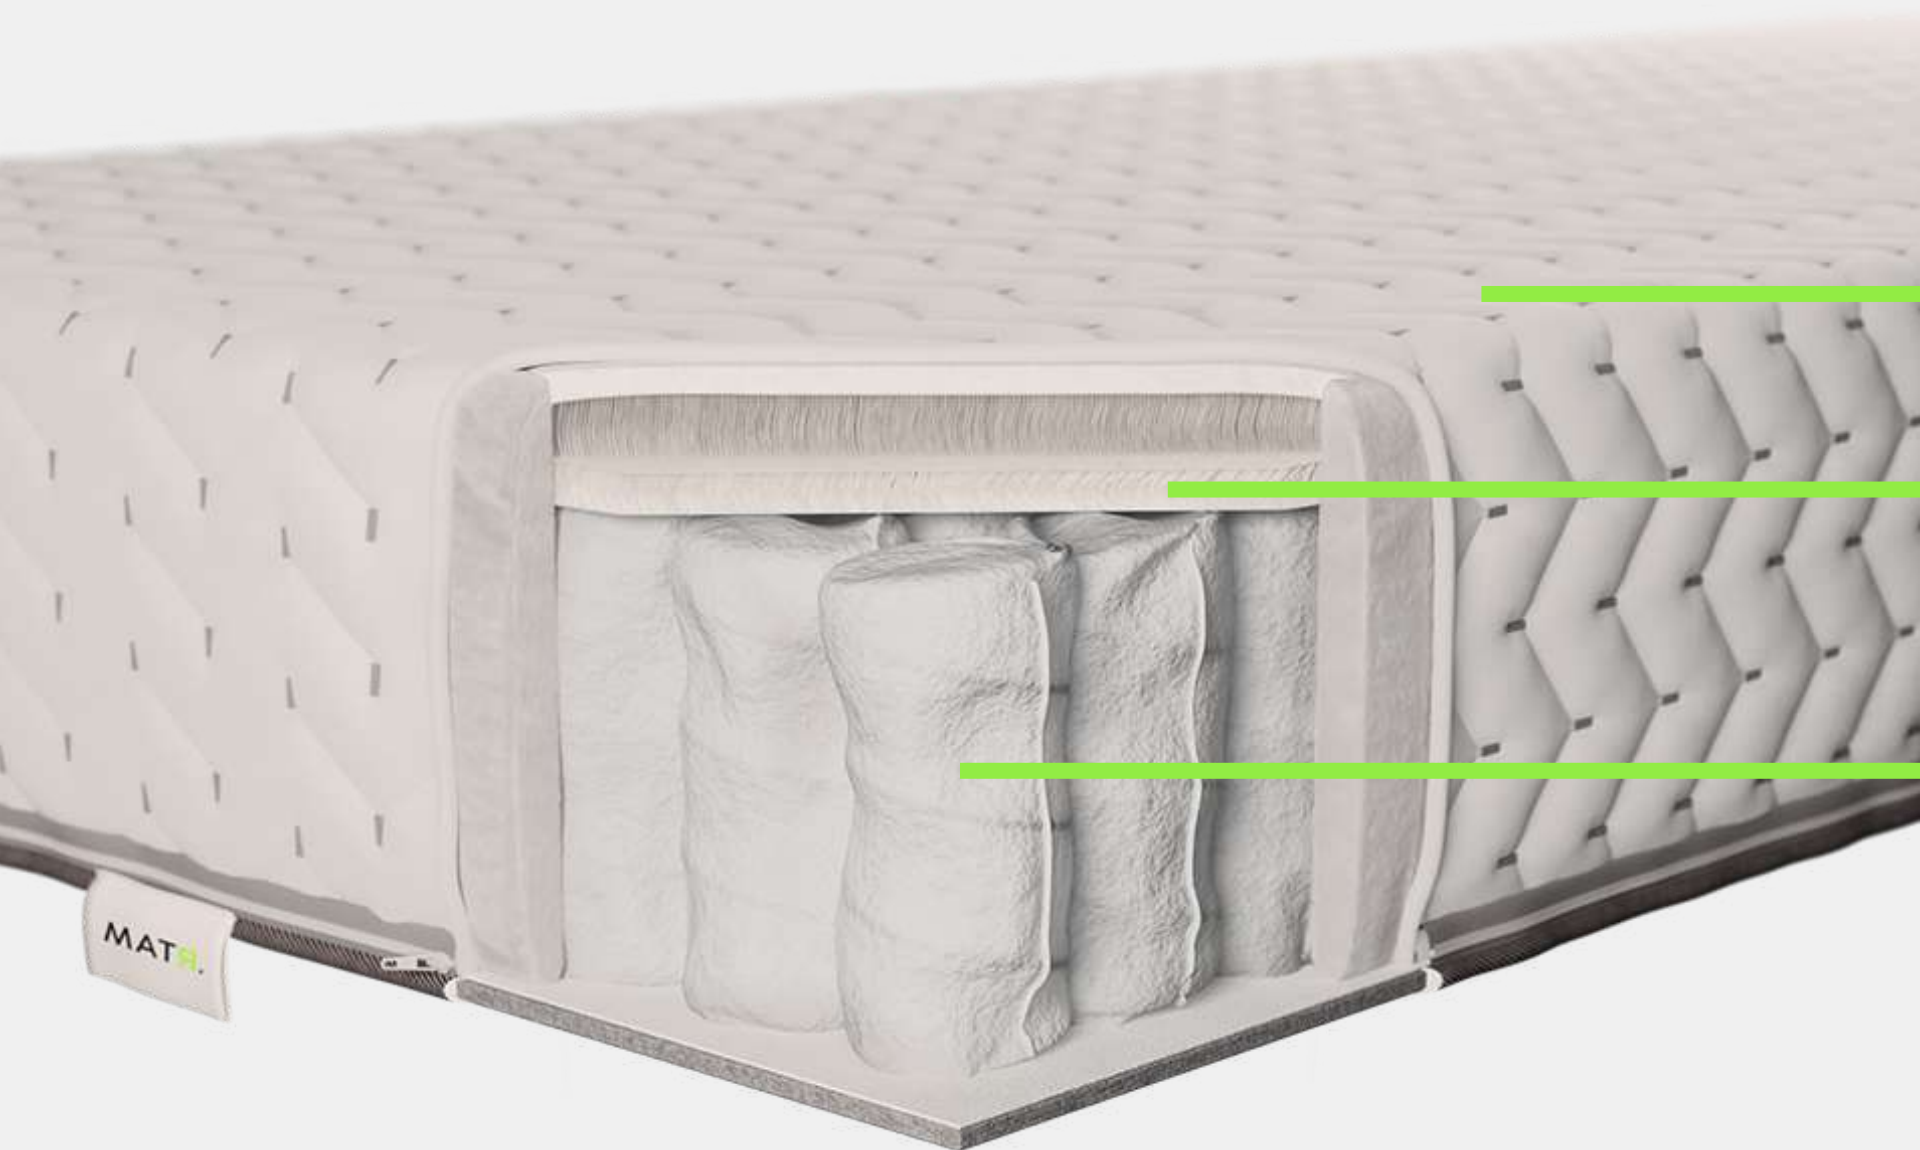

Gabriele Lenikus,
Creative Director Lenikus Group

МАТЯ.

Our Award-winning Circular Mattress Design

Integrated digital product passport

Mattress ticking made from polyester
(washable at 60 degrees)

3 breathable, supportive comfort layers
made from 3D polyester

16cm steel pocket springs made
from steel and polyester

МАТЯ.

OUR MATTRESS CERTIFICATIONS

-  Certified by the Ergonomic Institute in Munich for its ergonomic support, excellent ventilation and hygiene
-  Flammability standards met, certified in BS7177: NEN EN 597-1 and EN 597-2
-  Has a height of 22cm and therefore meets 4 and 5 star hotel bed requirements